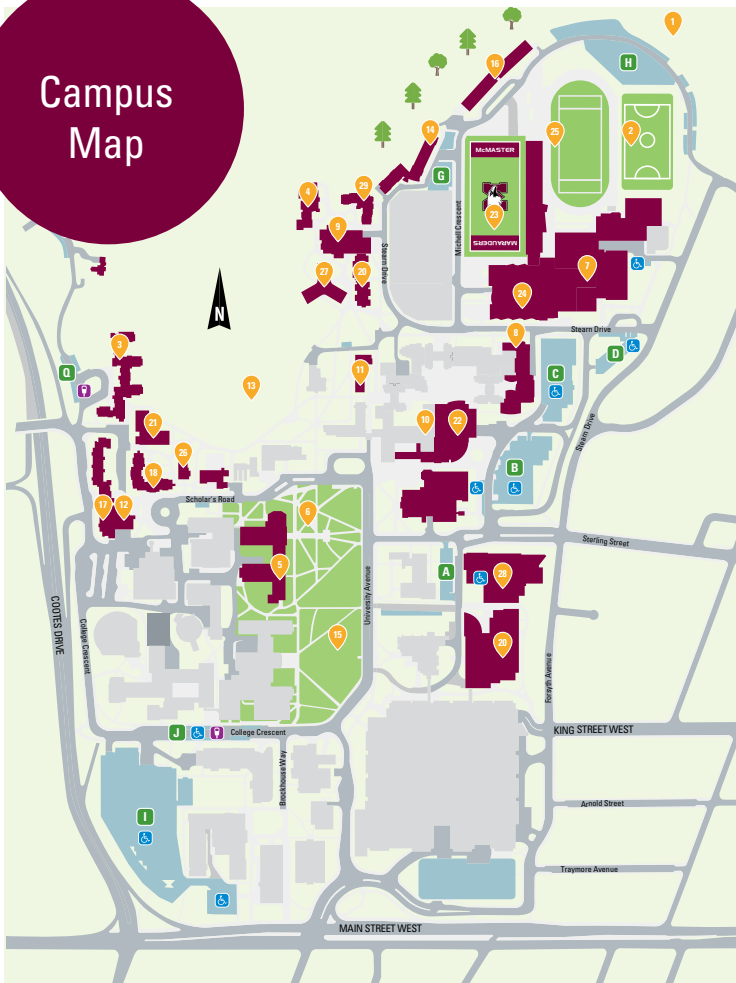

Preventing and Responding to Sexual Violence

At McMaster University, we are committed to taking action to prevent and respond to sexual violence through training delivery, active programming and critical messaging. We place the highest priority on survivor safety and ensuring that the campus is a welcoming, safe, and inclusive environment for all members of our community.

Responsible Drinking

All events sanctioned by McMaster University during Welcome Week are alcohol-free to promote the safety and well-being of our students. Students who choose to drink alcohol during Welcome Week and orientation are encouraged to do so responsibly, set limits and should be aware of supports and resources for addressing over-consumption.

Engaging with our Community

Community engagement is a key part of who we are as an institution. As our President shares, "McMaster has demonstrated throughout its history that outstanding academic work can be an extraordinary force for the good of human beings, society, and nature; so our task in the future must be to consolidate and deepen that contribution." (Forward with Integrity, 8)

Learn more at: bit.ly/macwwpriorities

Campus Map

LEGEND

1. Ten Acre Field
2. Alumni Field
3. Bates Residence
4. Brandon Hall
5. Burke Science Building (BSB)
6. Burke Science Building Field
7. Ivor Wynne Centre (IWC)
8. Celebration Hall (KTH)
9. Centro@Commons
10. CIBC Hall
11. Edwards Hall
12. East Meets West Bistro
13. Faculty Hollow
14. Hedden Hall
15. John Hodgins Engineering Field
16. Les Prince Hall
17. Mary E. Keyes Residence
18. Matthews Hall
19. McKay Hall
20. Michael G. Degroote Centre for Learning and Discovery (MDCL)
21. Moulton Hall
22. McMaster University Student Centre (MUSC)
23. Ron Joyce Stadium
24. DBAC Sport Hall
25. Track & Field
26. Wallingford Hall
27. Whidden Hall
28. L.R. Wilson Building Concert Hall (LRW)
29. Woodstock Hall

- Parking Lot Zones
- Accessible Parking
- Meter Parking

STUDENT AFFAIRS

Visit:

macwelcomeweek.ca
for event locations,
times and more
information.

#MacWW2018